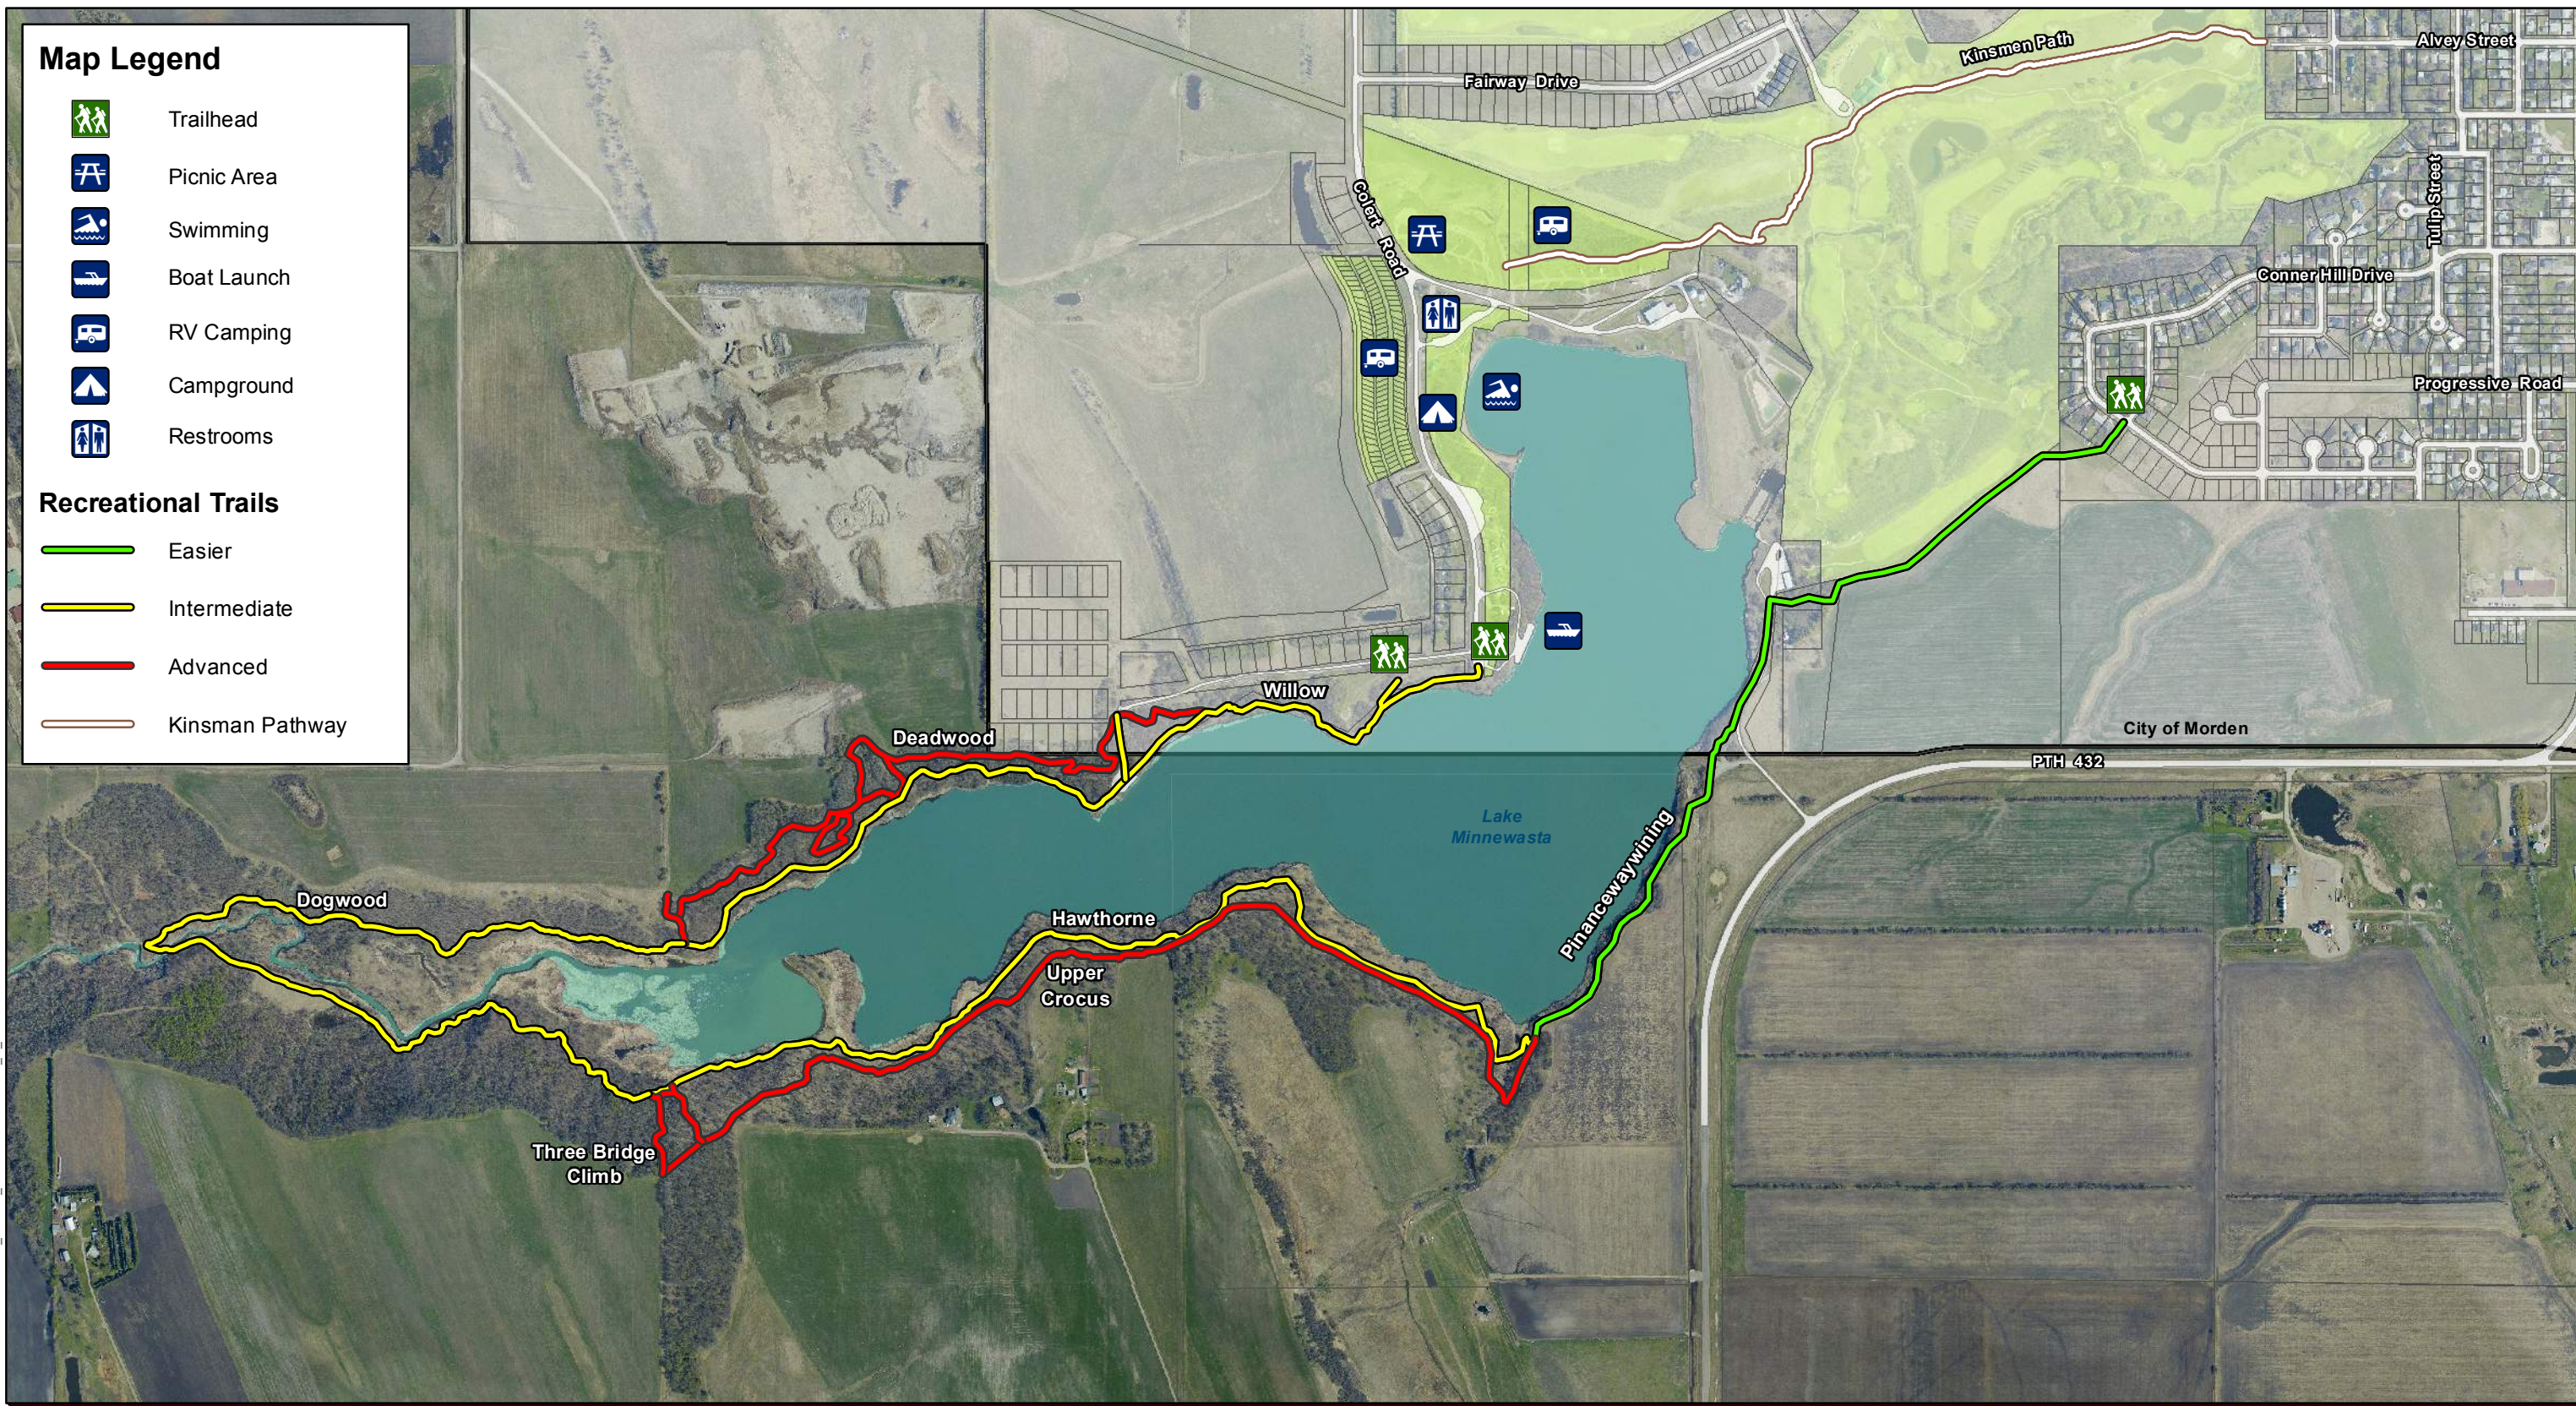

Document Path: Y:\DEPARTMENT_PROJECTS\ParksRecreation\MXD\COM_PARKS_MinnewastLakeTrail_B_20170411.mxd

Map Legend

-  Trailhead
-  Picnic Area
-  Swimming
-  Boat Launch
-  RV Camping
-  Campground
-  Restrooms

Recreational Trails

-  Easier
-  Intermediate
-  Advanced
-  Kinsman Pathway

Date Revised: April 11, 2017
 Map Projection: UTM Zone 14N NAD 83
 Data Source: City of Morden, RM of Stanley, Government of Manitoba

Lake Minnewasta Recreational Area