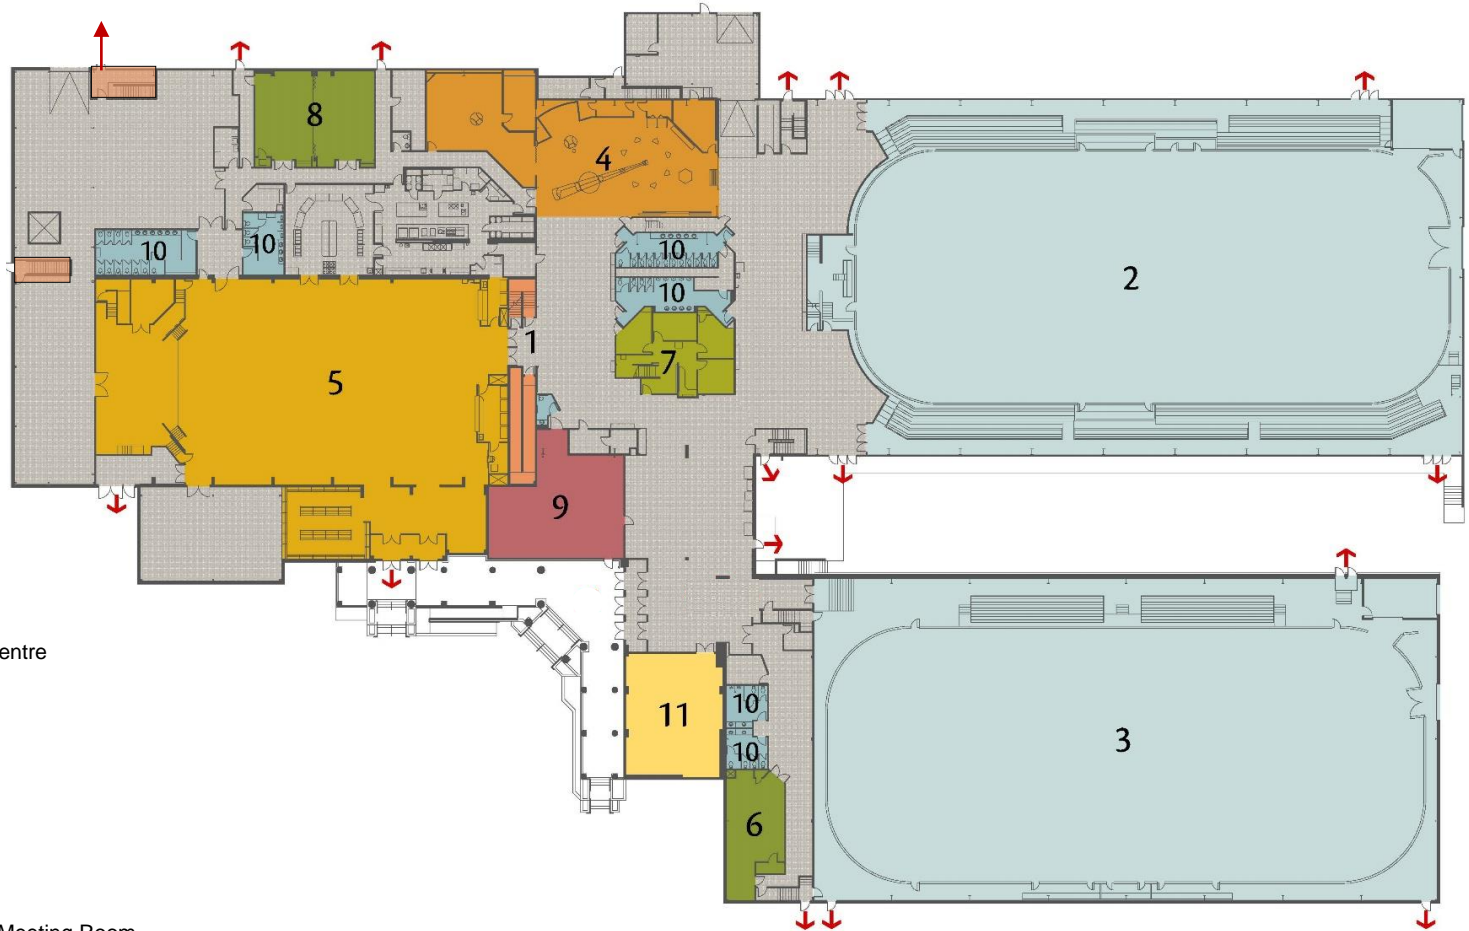

Access Event Centre – Facility Map

Muster Point
School Parking Lot

- 1 Entrance to Canadian Fossil Discovery Centre
- 2 Huron Window Corporation Arena
- 3 Co-op Arena
- 4 Manitoba Baseball Hall of Fame
- 5 Community Hall
- 6 Crocus Corner Meeting Room
- 7 Community Services Department / Lions Meeting Room
- 8 Morden Chiropractic Centre Meeting Room
- 9 United Way Concession
- 10 Washrooms
- 11 Vern's Carpets Play Centre

Exits

Muster Points

Muster Point
Diamond 3/ Wivchar Field